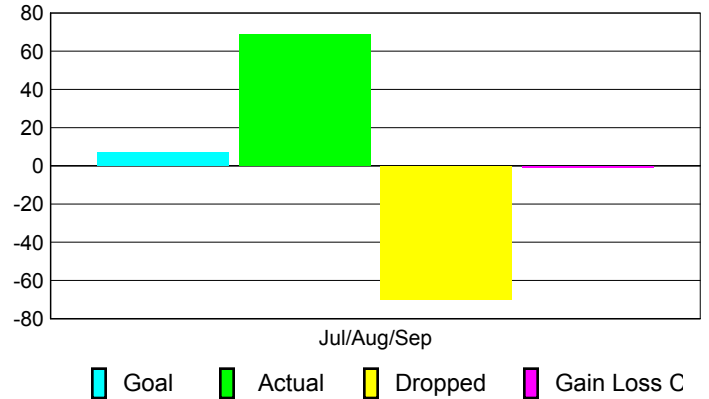

Membership Results 2010-2011

Goal, New, Dropped, Gain/Loss