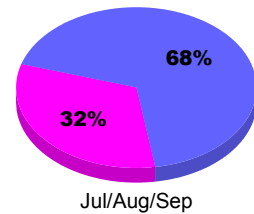

Gender Comparison 2010-2011